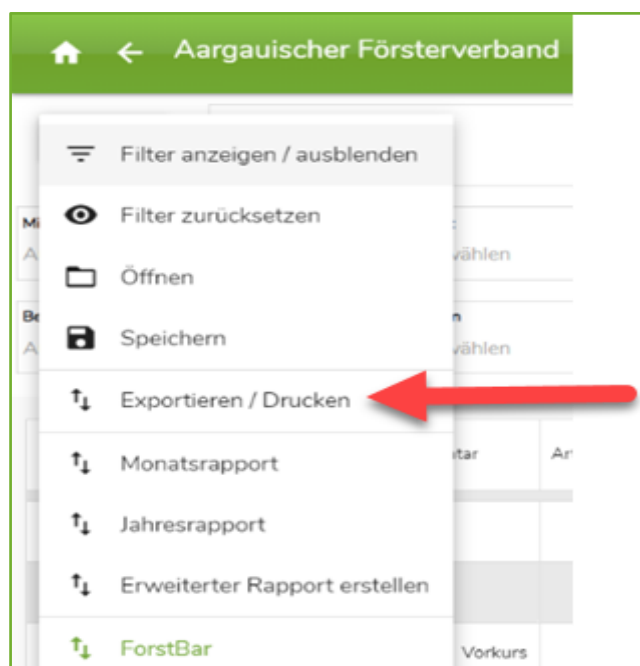

5 Jetzt auf 'Exportieren/Drucken' klicken