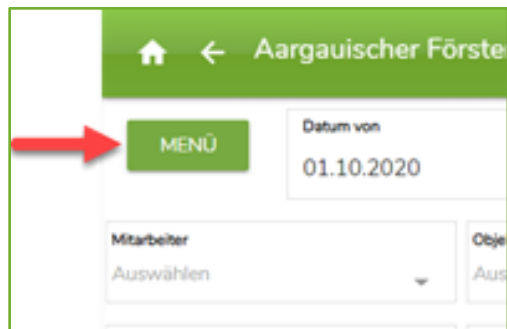

3 Angezeigtes Resultat (als Beispiel)

The screenshot shows the ForstControl interface for 'Aargauischer Försterverband'. The date range is from 01.10.2020 to 20.10.2020. The selected activity is '1 - D4 Ökologiekurs 2020'. Below the filters is a table with the following data:

Datum	Auftrag	Kommentar	Artikel-Nr	Tätigkeit	Kostenstelle	Kostenträger	Betriebsteil-von	Betriebsteil-Nach	Person	Objekt	Einsatzzeit	Menge	Einheit	Kosten
20.10.2020	1 - D4 Ökologiekurs 2020			-	-	-	Z0 - kein Betriebsteil	-		Betrieb Autoentschädigung	22.00	km	15.40 CHF	
20.10.2020	1 - D4 Ökologiekurs 2020			-	-	-	Z0 - kein Betriebsteil	-		Arbgeber Instruktor/Experte	0.50	Tag	275.00 CHF	
20.10.2020	1 - D4 Ökologiekurs 2020	Vorkurs		-	-	-	Z0 - kein Betriebsteil	-		Arbgeber Instruktor/Experte	0.50	Tag	275.00 CHF	
20.10.2020	1 - D4 Ökologiekurs 2020			-	-	-	Z0 - kein Betriebsteil	-		Arbgeber Instruktor/Experte	0.50	Tag	275.00 CHF	
20.10.2020	1 - D4 Ökologiekurs 2020			-	-	-	Z0 - kein Betriebsteil	-		Privat Instruktor/Experte	0.50	Tag	200.00 CHF	
20.10.2020	1 - D4 Ökologiekurs 2020			-	-	-	Z0 - kein Betriebsteil	-		Betrieb Autoentschädigung	84.00	km	58.80 CHF	
20.10.2020	1 - D4 Ökologiekurs 2020			-	-	-	Z0 - kein Betriebsteil	-		Kursleiter Betrieb	0.50	Tag	300.00 CHF	

4 Im angezeigten Resultat auf 'Menü' klicken